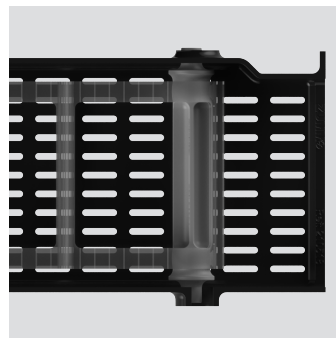

Ref. CM40A-N80-LM

ZUMMO 

Taste the difference

- Custom-made kit adapted for the lemon size.
- No fruit obstructions at the entrance of the machine with the Zummo feeding system.
- Adjusted speed for the specific strength of this fruit.
- Adapted blade for this citric to get a perfect cut.
- Optimum performance from the EVS Advanced squeezing system.
- New Self Service Supreme tray, with a juice service much more efficient.

Specific squeezing kit

- **More quality:** juice goes directly from the squeezing process to the glass, getting no contact with the fruit peel. So highest juice quality is guaranteed with a very low amount of residual essential oils.
- **More functionality:** maintenance tasks, as cleaning, are reduced considerably because the vertical squeezing system reduces splashing and fruit residues.
- **More rentability:** the gap between the ball and the cup is adjustable due to vertical system design, so it allows getting an optimum juice performance for each fruit.

Self Service Supreme Tray

How does the automatic filter work?

The Auto Cleaning System improves the juicer's efficiency due to the automatic cleaning filter. The new filter has a belt made of polyurethane that moves, thanks to a motor axle, when the squeezer is running. The belt cleans the filter by sweeping the pulp and the seeds resulting from juicing the fruits, which are then collected in the peel collection bins.

Automatic filter

Technical features

Fruit per minute	25
Weight	121,5 kg
Peel collection	110 l (2 x 55 l)
Fruit diameter	53-76 mm / 64-88 mm
Measurements	1762 (h) x 800 (w) x 600 (d) mm
Protection	Blockage sensors
Basket capacity	20 kg
Programmer	Yes
Filter	Automatic
Dispensing tap	Yes