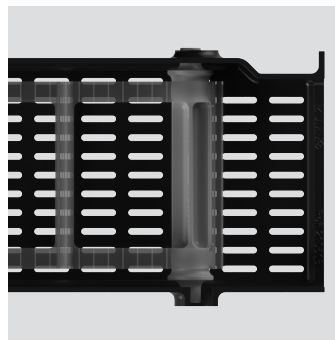

Technical features

Fruit per minute	40
Weight	121,5 kg
Peel collection	110 l (2 x 55 l)
Fruit diameter	40-60 mm
Measurements	1762 (h) x 800 (w) x 600 (d) mm
Protection	Blockage sensors
Basket capacity	20 kg
Programmer	Yes
Filter	Automatic
Dispensing tap	Yes

Specific squeezing kit

Self Service Supreme Tray

Automatic filter

Cabinet Store - EasyFill