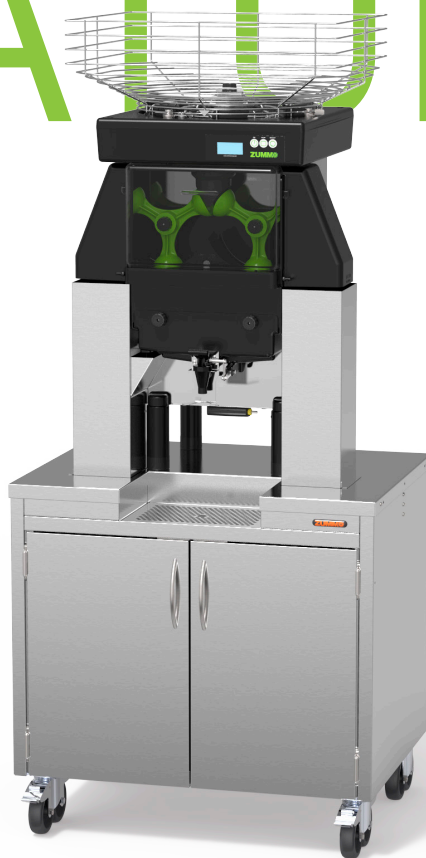

Z40 NATURE

Special for
Limes

www.zummocorp.com

Z40 NATURE LIMEFRUIT

Lime, the fruit that combines well with everything.

Designed especially for this citric, Z40 Nature LimeFruit gets adapted to the peel hardness and small size of the limes to get the perfect squeeze. This is the ideal option to combine lime juice with any other drinks or meals and achieve the best performance from this squeezer.

Ref. CM40A-N80-LF

ZUMMO 

Taste the difference

- Custom-made kit adapted for the lime size.
- No fruit obstructions at the entrance of the machine with the Zummo feeding system.
- Adjusted speed for the specific strength of this fruit.
- Adapted blade for this citric to get a perfect cut.
- Optimum performance from the EVS Advanced squeezing system.
- New Self Service Supreme tray, with a juice service much more efficient.

- **More quality:** juice goes directly from the squeezing process to the glass, getting no contact with the fruit peel. So highest juice quality is guaranteed with a very low amount of residual essential oils.
- **More functionality:** maintenance tasks, as cleaning, are reduced considerably because the vertical squeezing system reduces splashing and fruit residues.
- **More rentability:** the gap between the ball and the cup is adjustable due to vertical system design, so it allows getting an optimum juice performance for each fruit.

Technical features

Fruit per minute	40
Weight	121,5 kg
Peel collection	110 l (2 x 55 l)
Fruit diameter	40-60 mm
Measurements	1762 (h) x 800 (w) x 600 (d) mm
Protection	Blockage sensors
Basket capacity	20 kg
Programmer	Yes
Filter	Automatic
Dispensing tap	Yes